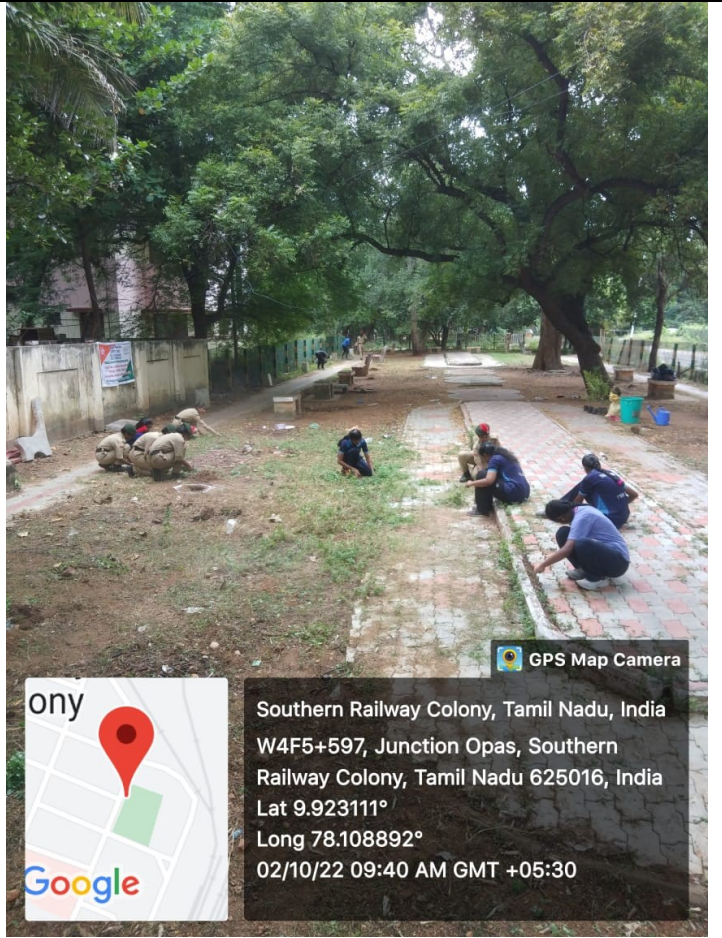

Girl cadets have picked unwanted grass and waste